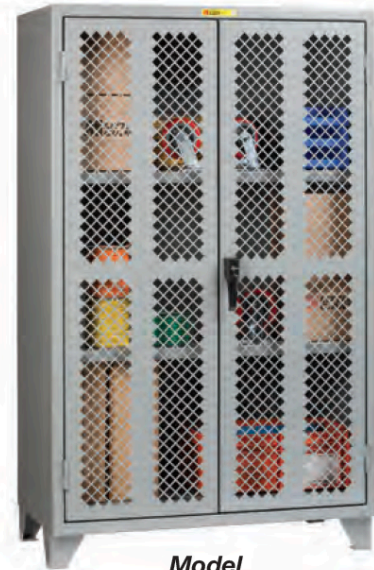

**Model
SSLP2-A-2448**

Welded Steel Wall Storage Cabinet

- All-welded construction
- 14 gauge steel cabinet
- Available with center shelf, 16 gauge pegboard panel, or louvered back panel
- Mounting holes on 4" centers at top and bottom
- Doors open 180 degrees
- Doors have three-point locking system with keyed handle
- Powder coated gray finish
- Ships fully assembled, ready for immediate use

Overall D x W x H	Center Shelf		Pegboard Panel		Louvered Panel	
	Model No.	Wt.	Model No.	Wt.	Model No.	Wt.
10 x 36 x 24	HC2-36	97	HC-36-PB	103	HC-36-LP	103
10 x 48 x 24	HC2-48	119	HC-48-PB	128	HC-48-LP	128