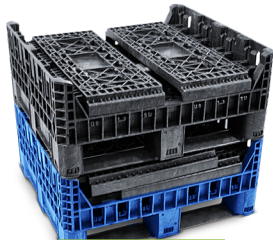

## CONTAINER MODELS & SIZES

ASSEMBLED

DROPPED DOOR

STACKABLE

TOP CAP

BOTTOM VIEW

Product	OD L	OD W	OD H	ID L	ID W	ID H	Fill Line Height	Collapsed Height	Weight (lbs)	Return Ratio	Door Height	Door Width	Capacity (lbs)
TDP 3230-25	31.9	29.8	25	29.4	27.3	19.25	18.5	14.25	77	2.3:1	10.5	17.3	2,000
TDP 3230-34	31.9	29.8	34	29.4	27.3	28.5	27.5	14.25	82	2.3:1	10.5	17.3	2,000
TDP 4845-25	47.9	44.9	25	44.3	41.5	19	18.6	12.7	120	2.3:1	11.3	28.9	2,000
TDP 4845-34	47.9	44.9	34	44.3	41.5	28.5	27.5	12.7	144	3:1	15	28.9	2,000
TDP 4845-42	47.9	44.9	42	44.3	41.5	35.7	35.6	20.7	164	2.5:1	15	28.9	1,500
TDP 4845-50	47.9	44.9	50	44.3	41.5	44.3	44.2	28.7	180	1.5:1	15	28.9	1,500
TDP 4845-34 Storage Bottom	47.9	44.9	34	44.3	41.5	28.5	27.5	21.2	140	2.5:1	15	28.9	2,000

Closed Height Storage Space: 10.5 inches

TDP 4845 Top Cap	48	45	3						22				
TDP 3230 Top Cap	32	30	3						7				

OD - Outside Dimension | ID - Inside Dimension | L - Length | W - Width | H - Height

### Additional Dimension Reference

Product	Fork Opening Long Side	Fork Opening Short Side	53' Trailer Capacity Collapsed	53' Trailer Capacity Assembled
TDP 3230-25	3.38" x 10.25"	2.25" x 7.3"	420	240
TDP 3230-34	3.38" x 10.25"	2.25" x 7.3"	420	180
TDP 4845-25	3.5" x 11.75"	3.5" x 10.3"	252	112
TDP 4845-34	3.5" x 11.75"	3.5" x 10.3"	252	84
TDP 4845-42	3.5" x 11.75"	3.5" x 10.3"	140	56
TDP 4845-50	3.5" x 11.75"	3.5" x 10.3"	84	56
TDP 4845-34 Storage Bottom	3.5" x 11.75"	3.5" x 10.3"	140	84
TDP 4845 Top Cap	N/A	N/A	N/A	N/A
TDP 3230 Top Cap	N/A	N/A	N/A	N/A

### TDP 3230-25

**CAPACITY: 2,000**

Maximum Loaded STACK STATIC:	6 (SIX) HIGH
Maximum Loaded STACK DYNAMIC:	4 (FOUR) HIGH